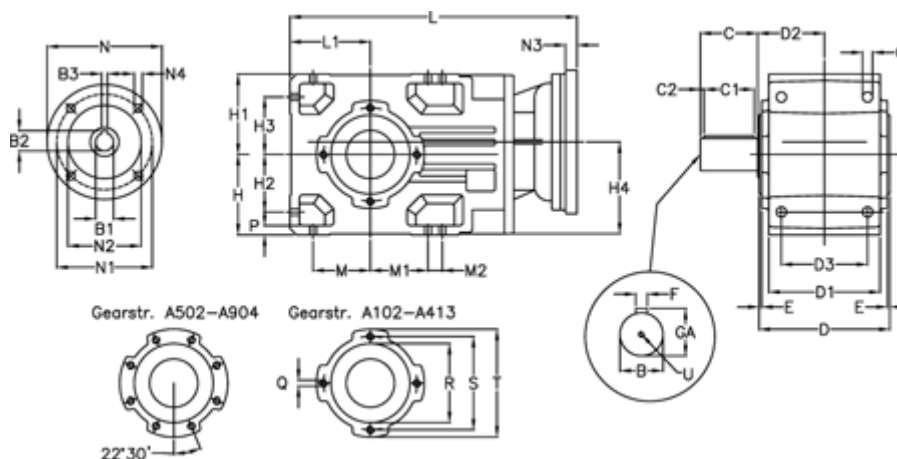

Article number: 29600201621235  
 Description: Bevel helical gearbox  
 A202UR-16,2-P90B5

## Measures

B = 30	D1 = 110	H1 = 80	M2 = 0	Q = M8x15
B1 = 24	D2 = 73.0	H2 = 60	N = 200	R = 95
B2 = 27.3	D3 = 90	H3 = 60	N1 = 165	S = 115
B3 = 8	Description = A202UR-xx-P90 B5	H4 = 93.0	N2 = 130	T = 140
C = 60	E = 3.0	L = 325.5	N3 = -	U = M10x22
C1 = 50	F = 10	L1 = 80	N4 = M10x12	
C2 = 5.0	GA = 33	M = 60	O = 9.5	
D = 136	H = 80	M1 = 60	P = 9	